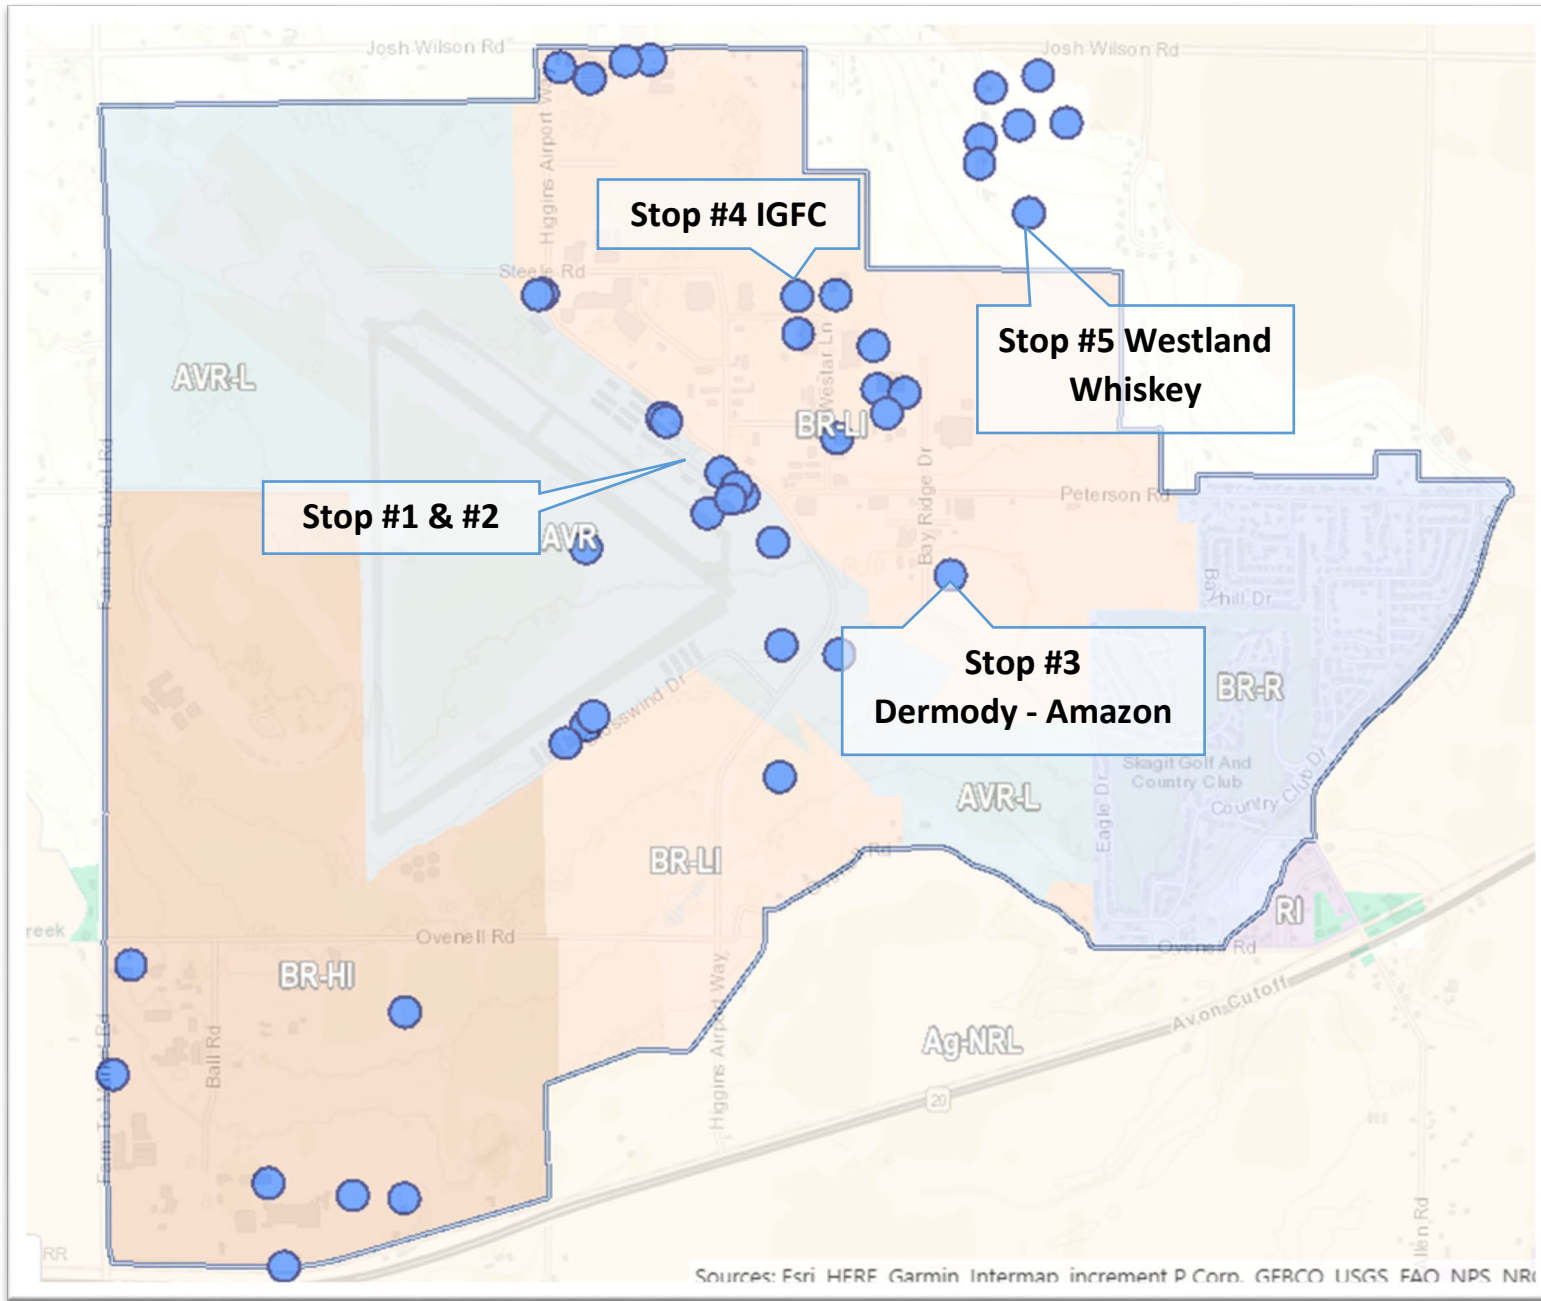

Planning Commission Tour of Bayview Ridge

August 23, 2021

Active Commercial Building Permits (Blue Points) and Zoning (labeled)

Parcel Boundaries, NPDES Stormwater (Pink), and Site visits (Yellow points)