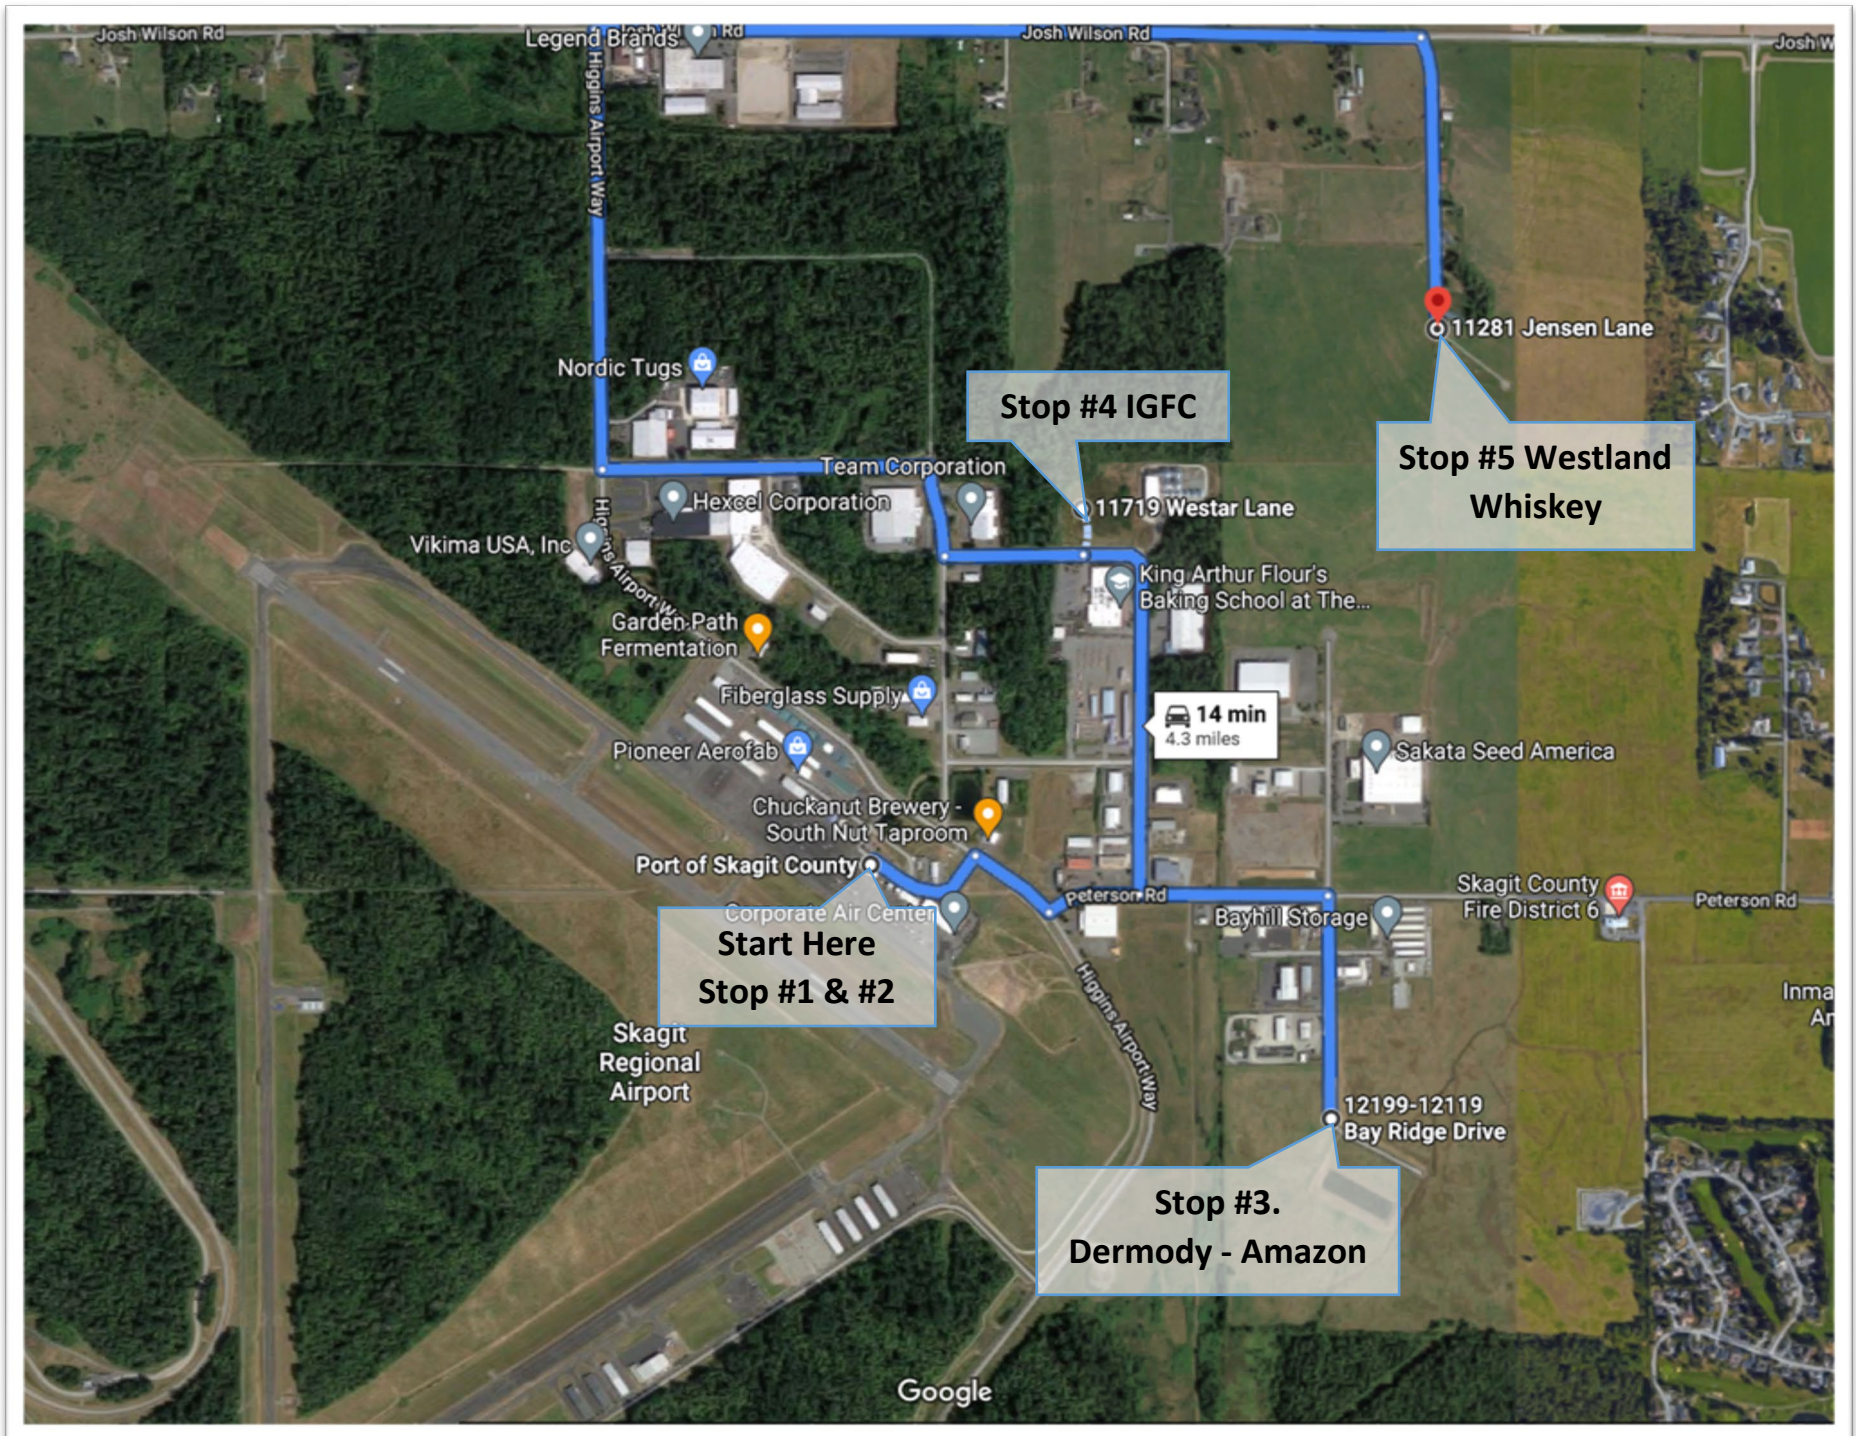

Planning Commission Tour of Bayview Ridge

August 23, 2021

Active Commercial Building Permits (Blue Points) and Zoning (labeled)

Parcel Boundaries, NPDES Stormwater (Pink), and Site visits (Yellow points)